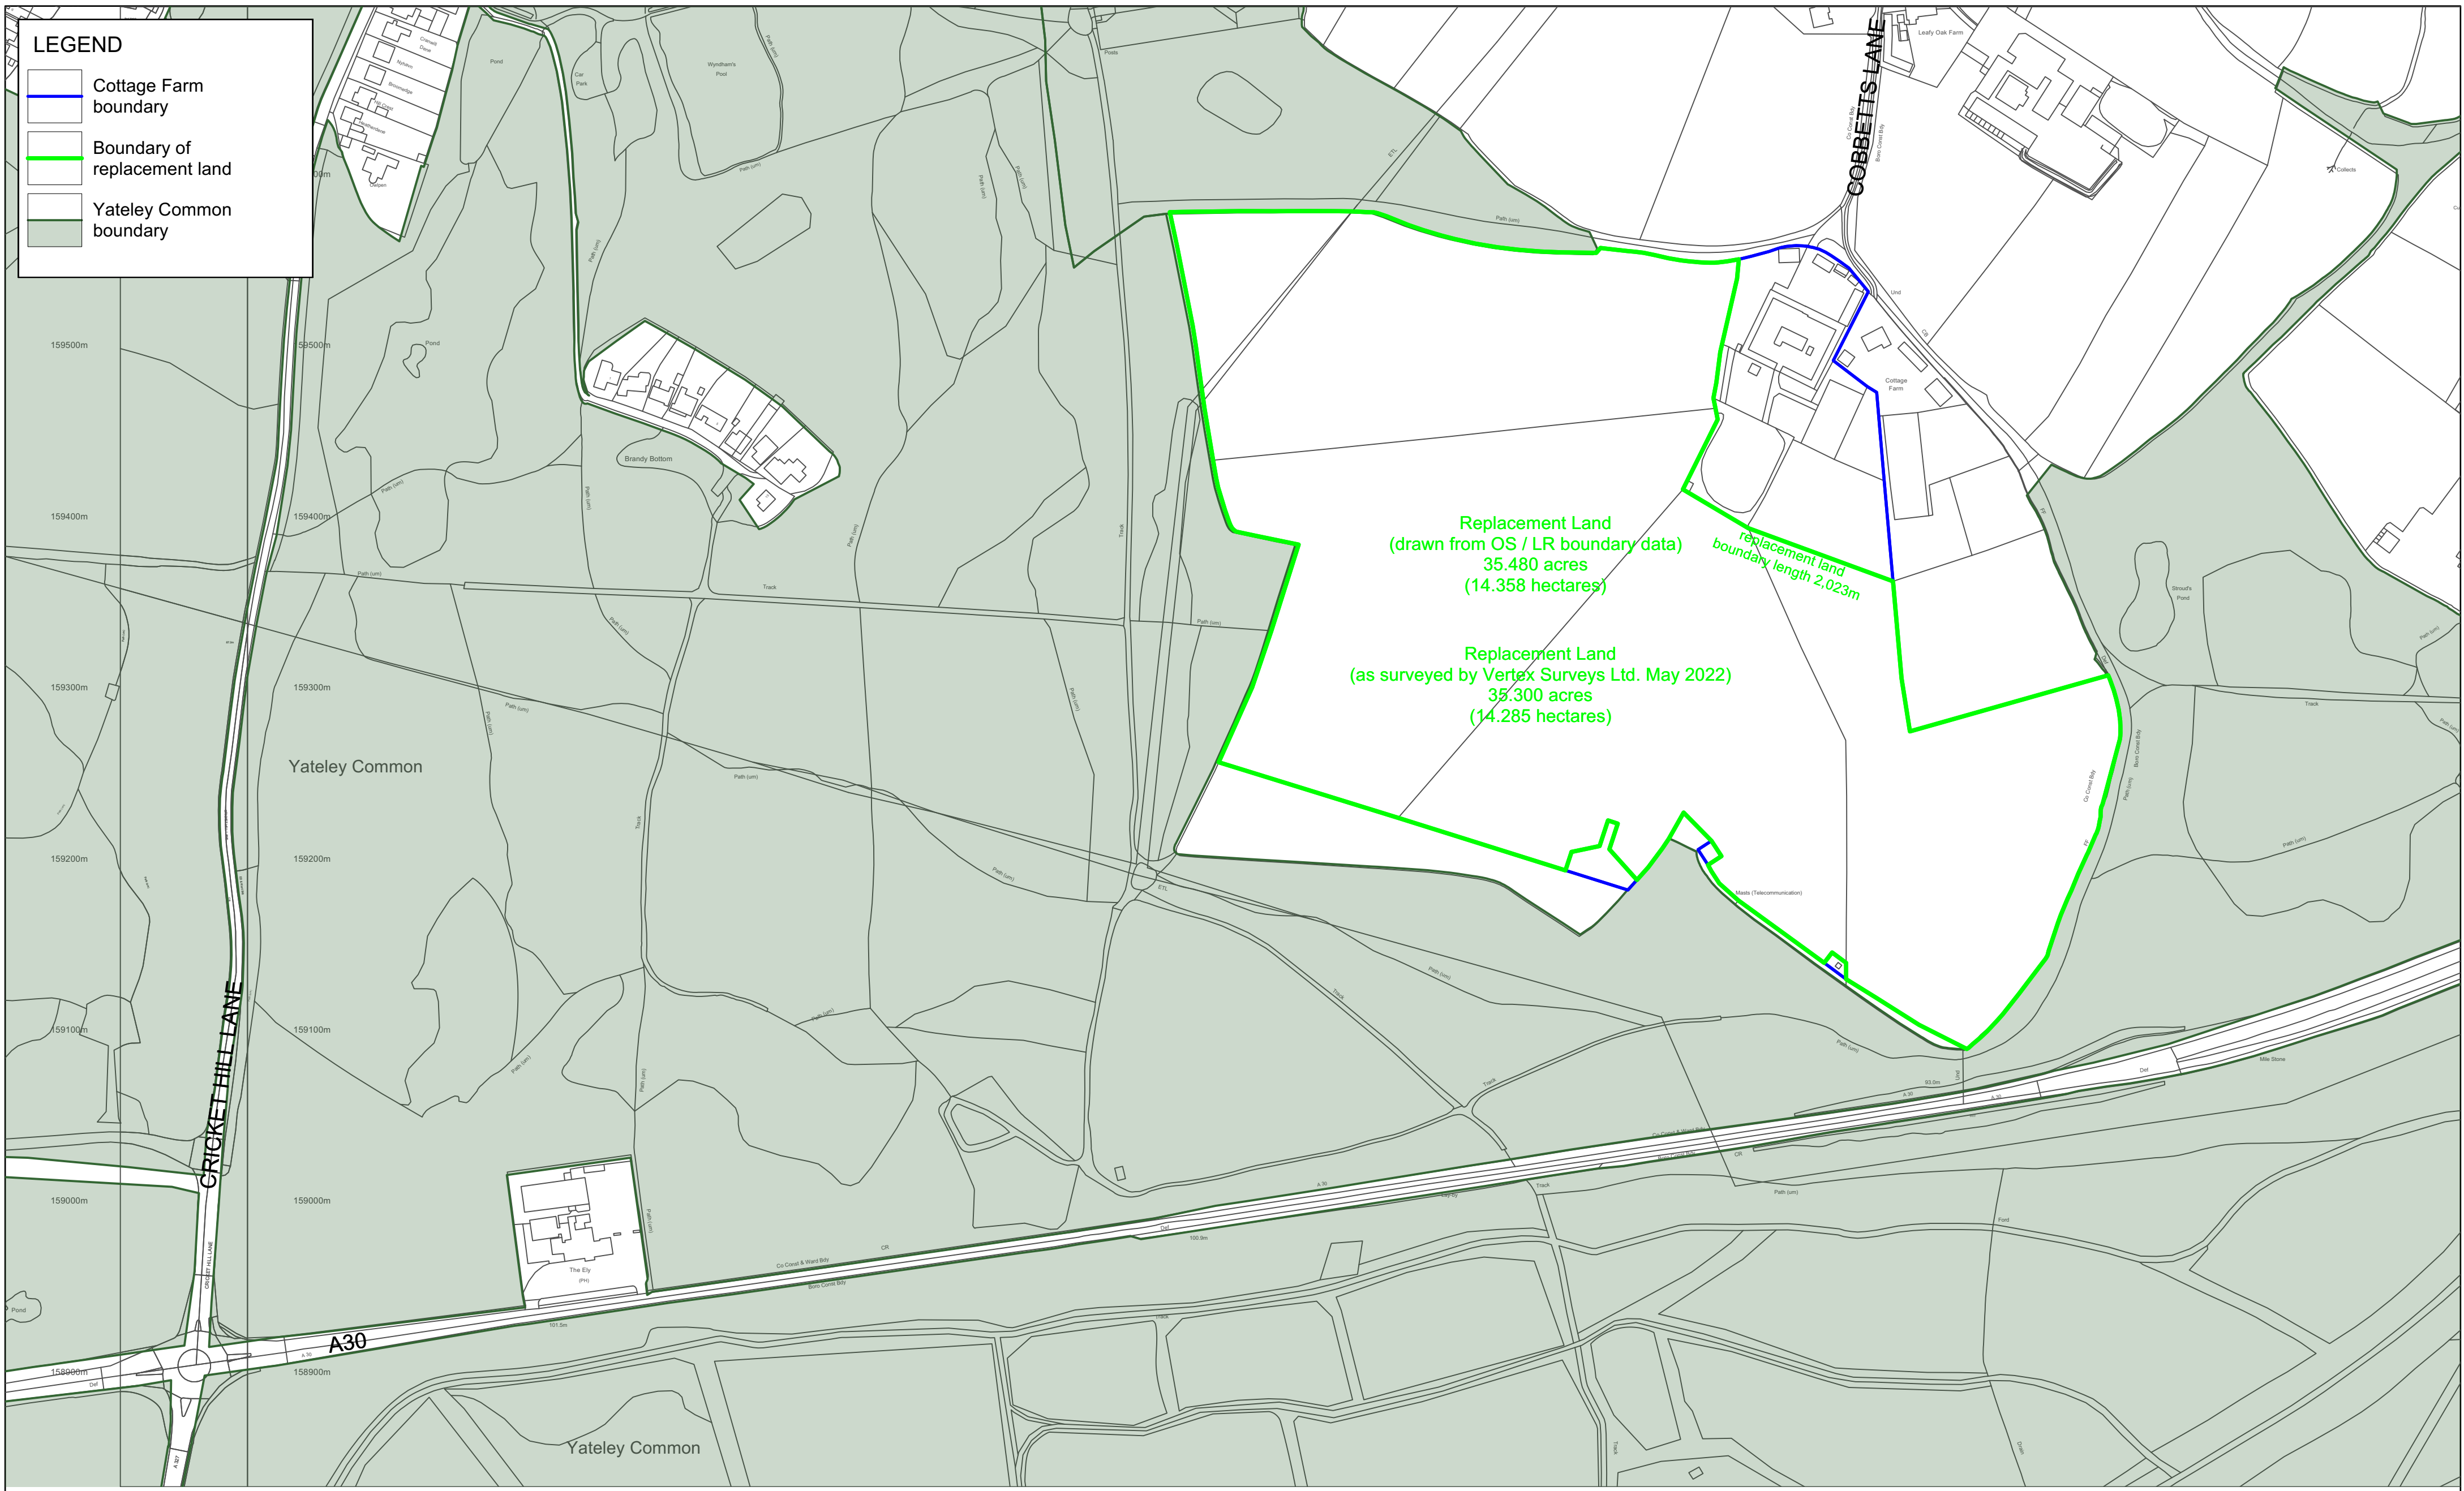

LEGEND

- Cottage Farm boundary
- Boundary of replacement land
- Yateley Common boundary

1 Replacement Land Boundary
Scale: 1:2500

A 01/03/2023 Annotation revised and Yateley Common boundary added DF